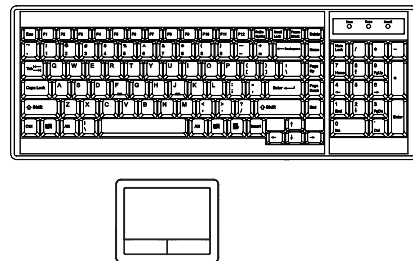

DVI-D KVM	Remote	12-port
	0	L120 - 1201D

DVI-D USB KVM Cable

Resolution: 16:10 - max. 1920 x 1200
Support **: 16:9 - max. 1920 x 1080
4:3 - max. 1600 x 1200

CI - 6 (6 ft)
CI - 15 (15 ft)

Cat6 Matrix KVM	Remote	8-port	16-port	32-port	
	1	1	-	L120 - MUIP1613	L120 - MUIP3213
	2	1	-	L120 - MUIP1624	L120 - MUIP3224
	0	1	-	L120 - MU1602	L120 - MU3202
	0	2	-	L120 - MU1603	L120 - MU3203
	0	3	-	L120 - MU1604	L120 - MU3204

Cat6 KVM Dongle

DG - 100C
USB-C dongle

DG - 100P
DP - USB dongle

DG - 100H
HDMI - USB dongle

DG - 100SD
DVI - USB dongle

DG - 100S
VGA - USB dongle

Resolution: 16:10 - max. 1920 x 1200
Support **: 16:9 - max. 1920 x 1080
4:3 - max. 1600 x 1200

Cat6 Combo KVM	Remote	8-port	16-port	32-port	
	1	0	L120 - UIP802	L120 - UIP1602	L120 - UIP3202
	0	1	L120 - U802	L120 - U1602	L120 - U3202
	0	0	L120 - U801	L120 - U1601	L120 - U3201

DB-15 Combo KVM	Remote	8-port	16-port	
	1	0	L120 - IP802	L120 - IP1602
	0	1	L120 - 802	L120 - 1602
	0	0	L120 - S801	L120 - S1601

DB-15 VGA USB KVM Cable

CB - 6 (6 ft)

CB - 10 (10 ft)

CB - 15 (15 ft)

Resolution: 16:10 - max. 1920 x 1200
Support **: 16:9 - max. 1920 x 1080
4:3 - max. 1600 x 1200

IP Console

High Performance KVM Access Over IP

Connector :	RJ45
User management :	1 x active user, 15-user login
Network protocol :	DHCP / BOOTP / DNS
Security :	TLS 1.3, AES, LDAP, Active Directory (AD), HTTP(s)
Browser :	Chrome, Firefox, Edge, etc.
Resolution :	16:9 - max. 1920 x 1080 / 16:10 - max. 1920 x 1200 / 4:3 - max. 1600 x 1200

Standard Keyboard

G keyboard with touchpad

Supporting layouts

America						
	U.S.					
EMEA						
	U.K.	Germany	France	Russia	Spain	Italy
Asia						
	Japan	Korea