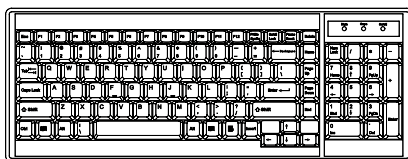

DVI-D KVM	IP	Remote	12-port
	0	0	RKPX - 1201D

DVI-D USB KVM Cable

Resolution : 16:10 - max. 1920 x 1200
Support **: 16:9 - max. 1920 x 1080
4:3 - max. 1600 x 1200

CI - 6 (6 ft)
CI - 15 (15 ft)

Cat6 Matrix KVM	IP	Remote	8-port	16-port	32-port
	1	1	-	RKPX - MUIP1613	RKPX - MUIP3213
	2	1	-	RKPX - MUIP1624	RKPX - MUIP3224
	0	1	-	RKPX - MU1602	RKPX - MU3202
	0	2	-	RKPX - MU1603	RKPX - MU3203
	0	3	-	RKPX - MU1604	RKPX - MU3204

Cat6 KVM Dongle

DG - 100C
USB-C dongle

DG - 100P
DP - USB dongle

DG - 100H
HDMI - USB dongle

DG - 100SD
DVI - USB dongle

DG - 100S
VGA - USB dongle

Resolution : 16:10 - max. 1920 x 1200
Support **: 16:9 - max. 1920 x 1080
4:3 - max. 1600 x 1200

Cat6 Combo KVM	IP	Remote	8-port	16-port	32-port
	1	0	RKPX - UIP802	RKPX - UIP1602	RKPX - UIP3202
	0	1	RKPX - U802	RKPX - U1602	RKPX - U3202
	0	0	RKPX - U801	RKPX - U1601	RKPX - U3201

DB-15 Combo KVM	IP	Remote	8-port	16-port
	1	0	RKPX - IP802	RKPX - IP1602
	0	1	RKPX - 802	RKPX - 1602
0	0	RKPX - S801	RKPX - S1601	

DB-15 VGA USB KVM Cable

CB - 6 (6 ft)

CB - 10 (10 ft)

CB - 15 (15 ft)

Resolution : 16:10 - max. 1920 x 1200
Support **: 16:9 - max. 1920 x 1080
4:3 - max. 1600 x 1200

IP Console

Internet

High Performance KVM Access Over IP

Connector :	RJ45
User management :	1 x active user, 15-user login
Network protocol :	DHCP / BOOTP / DNS
Security :	TLS 1.3, AES, LDAP, Active Directory (AD), HTTP(s)
Browser :	Chrome, Firefox, Edge, etc.
Resolution :	16:9 - max. 1920 x 1080 / 16:10 - max. 1920 x 1200 / 4:3 - max. 1600 x 1200

Keyboard

G G keyboard

Supporting layouts

America						
	U.S.					
EMEA						
	U.K.	Germany	France	Russia	Spain	Italy
Asia						
	Japan	Korea