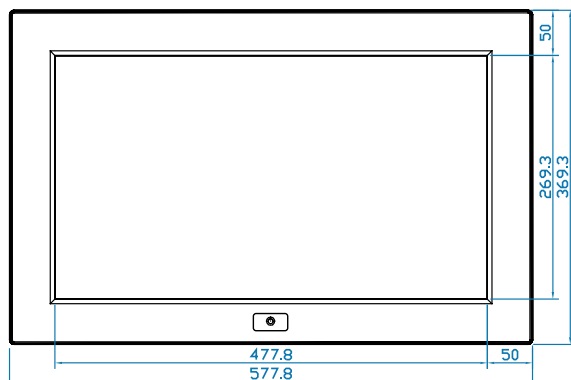

Basic I/O

AV3.0 upgrade I/O with advanced features

Specifications

• LCD Panel

Size (diagonal) :	21.5" Widescreen TFT
Max resolution :	1920 x 1080
Brightness (cd/m ²) :	1000
Backlight :	LED
Colors :	16.7 M
Contrast ratio (typ) :	5000 : 1
Viewing angle (H/V) :	178° x 178°
Active area (mm) :	477 x 268
MTBF (hrs) :	50,000
Video input :	VGA, DVI-D and HDMI

• Casing Color :

Black (RAL 9005)

• Mounting :

Panel mount / VESA mount

• Regulatory

Safety :	FCC & CE certified
Environmental :	RoHS2 & REACH compliant

• Weight

Net :	9 kgs / 19.8 lbs
Gross :	12.7 kgs / 27.9 lbs

• Dimensions

Product :	577.8 x 59.1 x 369.3 mm / 22.7 x 2.3 x 14.5 inch
Packing :	659 x 117 x 640 mm / 25.9 x 4.6 x 25.2 inch

Diagrams (mm)

Front View

Side View

Rear View

**Dimension will be changed if Multi-touch required