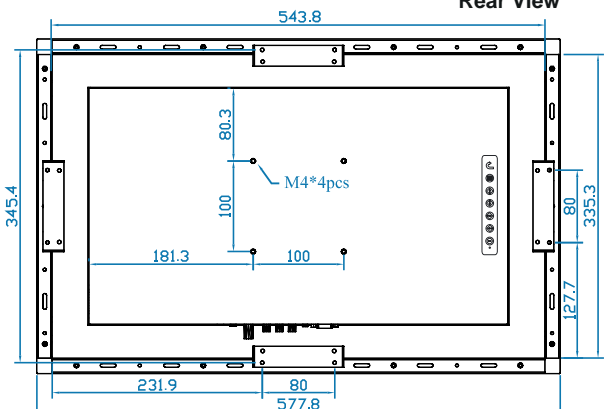

Basic I/O

AV3.0 upgrade I/O with advanced features

Specifications

• LCD Panel

Size (diagonal) :	21.5" Widescreen TFT
Max resolution :	1920 x 1080
Brightness (cd/m ²) :	1000
Backlight :	LED
Colors :	16.7 M
Contrast ratio (typ) :	5000 : 1
Viewing angle (H/V) :	178° x 178°
Active area (mm) :	477 x 268
MTBF (hrs) :	50,000
Video input :	VGA, DVI-D and HDMI

• Casing Color :

Black (RAL 9005)

• Mounting :

Panel mount / VESA mount

• Regulatory

Safety :	FCC & CE certified
Environmental :	RoHS2 & REACH compliant

• Weight

Net :	9 kgs / 19.8 lbs
Gross :	12.7 kgs / 27.9 lbs

• Dimensions

Product :	577.8 x 59.1 x 369.3 mm / 22.7 x 2.3 x 14.5 inch
Packing :	659 x 117 x 640 mm / 25.9 x 4.6 x 25.2 inch

Diagrams (mm)

Front View

Side View

Rear View

**Dimension will be changed if Multi-touch required