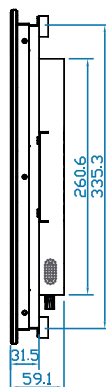

HAP-F21

NEMA 4 / IP65
front protection

Display Benefits

- ▶ 21.5" widescreen LCD with high brightness 1000 cd/m², **Full HD** 1080p resolution
- ▶ PIP & Picture by Picture viewing efficiency
- ▶ Green LED-backlit panel technology
- ▶ Rugged construction against external impact
- ▶ 6mm aluminum front bezel with protective glass & water proof sealed gasket

Basic I/O

AV3.0 upgrade I/O with advanced features

Specifications

• LCD Panel

Size (diagonal) :	21.5" Widescreen TFT
Max resolution :	1920 x 1080
Brightness (cd/m ²) :	1000
Backlight :	LED
Colors :	16.7 M
Contrast ratio (typ) :	5000 : 1
Viewing angle (H/V) :	178° x 178°
Active area (mm) :	477 x 268
MTBF (hrs) :	50,000
Video input :	VGA, DVI-D and HDMI

• Casing Color :

Black (RAL 9005)

• Mounting :

Panel mount / VESA mount

• Regulatory

Safety :	FCC & CE certified
Environmental :	RoHS2 & REACH compliant

• Weight

Net :	9 kgs / 19.8 lbs
Gross :	12.7 kgs / 27.9 lbs

• Dimensions

Product :	577.8 x 59.1 x 369.3 mm / 22.7 x 2.3 x 14.5 inch
Packing :	659 x 117 x 640 mm / 25.9 x 4.6 x 25.2 inch

Diagrams (mm)

Front View

Side View

Rear View

**Dimension will be changed if Multi-touch required